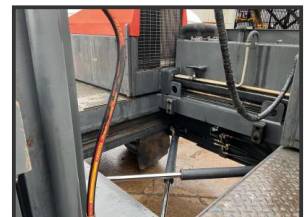

## Linde S50

**£5,500.00**

2004 LINDE S50 SIDE LOADER IN GOOD CONDITION ANY INSPECTION WELCOME DIRCT FROM THE COMPANY 8287 HOURS FROM NEW £5,500 + VAT FOR ANY MORE INFORMATION PLEASE EMAIL OR CALL 01708 251234 OR 01708 251234

### Product Details

<b>Category/Type</b>	<b>Forklifts</b>
<b>Make</b>	<b>Linde</b>
<b>Model</b>	<b>S50</b>
<b>Year</b>	<b>2004</b>
<b>Hours</b>	<b>8287</b>

Ashley Farm, Clay Tye Road, North Ockendon, Essex, RM14 3PL